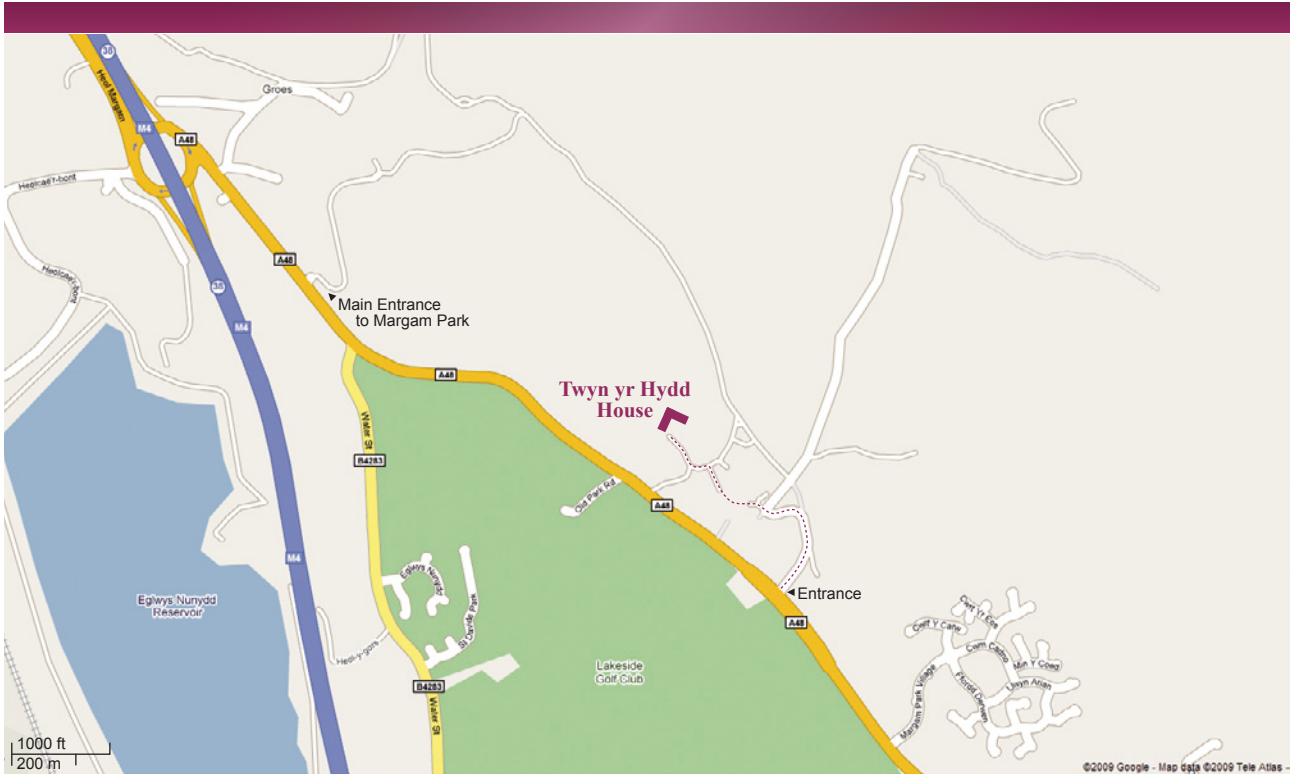

Twyn yr Hydd

WEDDINGS

Twyn yr Hydd Directions

Twyn-yr-Hydd House and Garden Centre is located in Margam Country Park, easily accessible off Junction 38 of the M4 Motorway.

If travelling from Swansea take Junction 38 and continue along the A48 signposted to Pyle. You PASS the main gates to Margam Country Park and continue for just over a mile until you reach a very short section of dual carriageway. Just after the start of the dual carriageway you will see two signs on your left, red sign for Twyn yr Hydd House and Garden Centre, turn left here down the slip road until you approach a large set of double gates. There is a keypad on the wall to the right of the gates, push the button and speak to advise us you require entry and the keypad number will be given to you for the electronic gates. Once inside the Park continue to the left of the car park and follow the signs.

If travelling from Cardiff, take junction 38 off the M4 motorway and go right around the large roundabout and take the A48 signposted to Pyle, the rest is the same as for the Swansea directions.

Contact Details